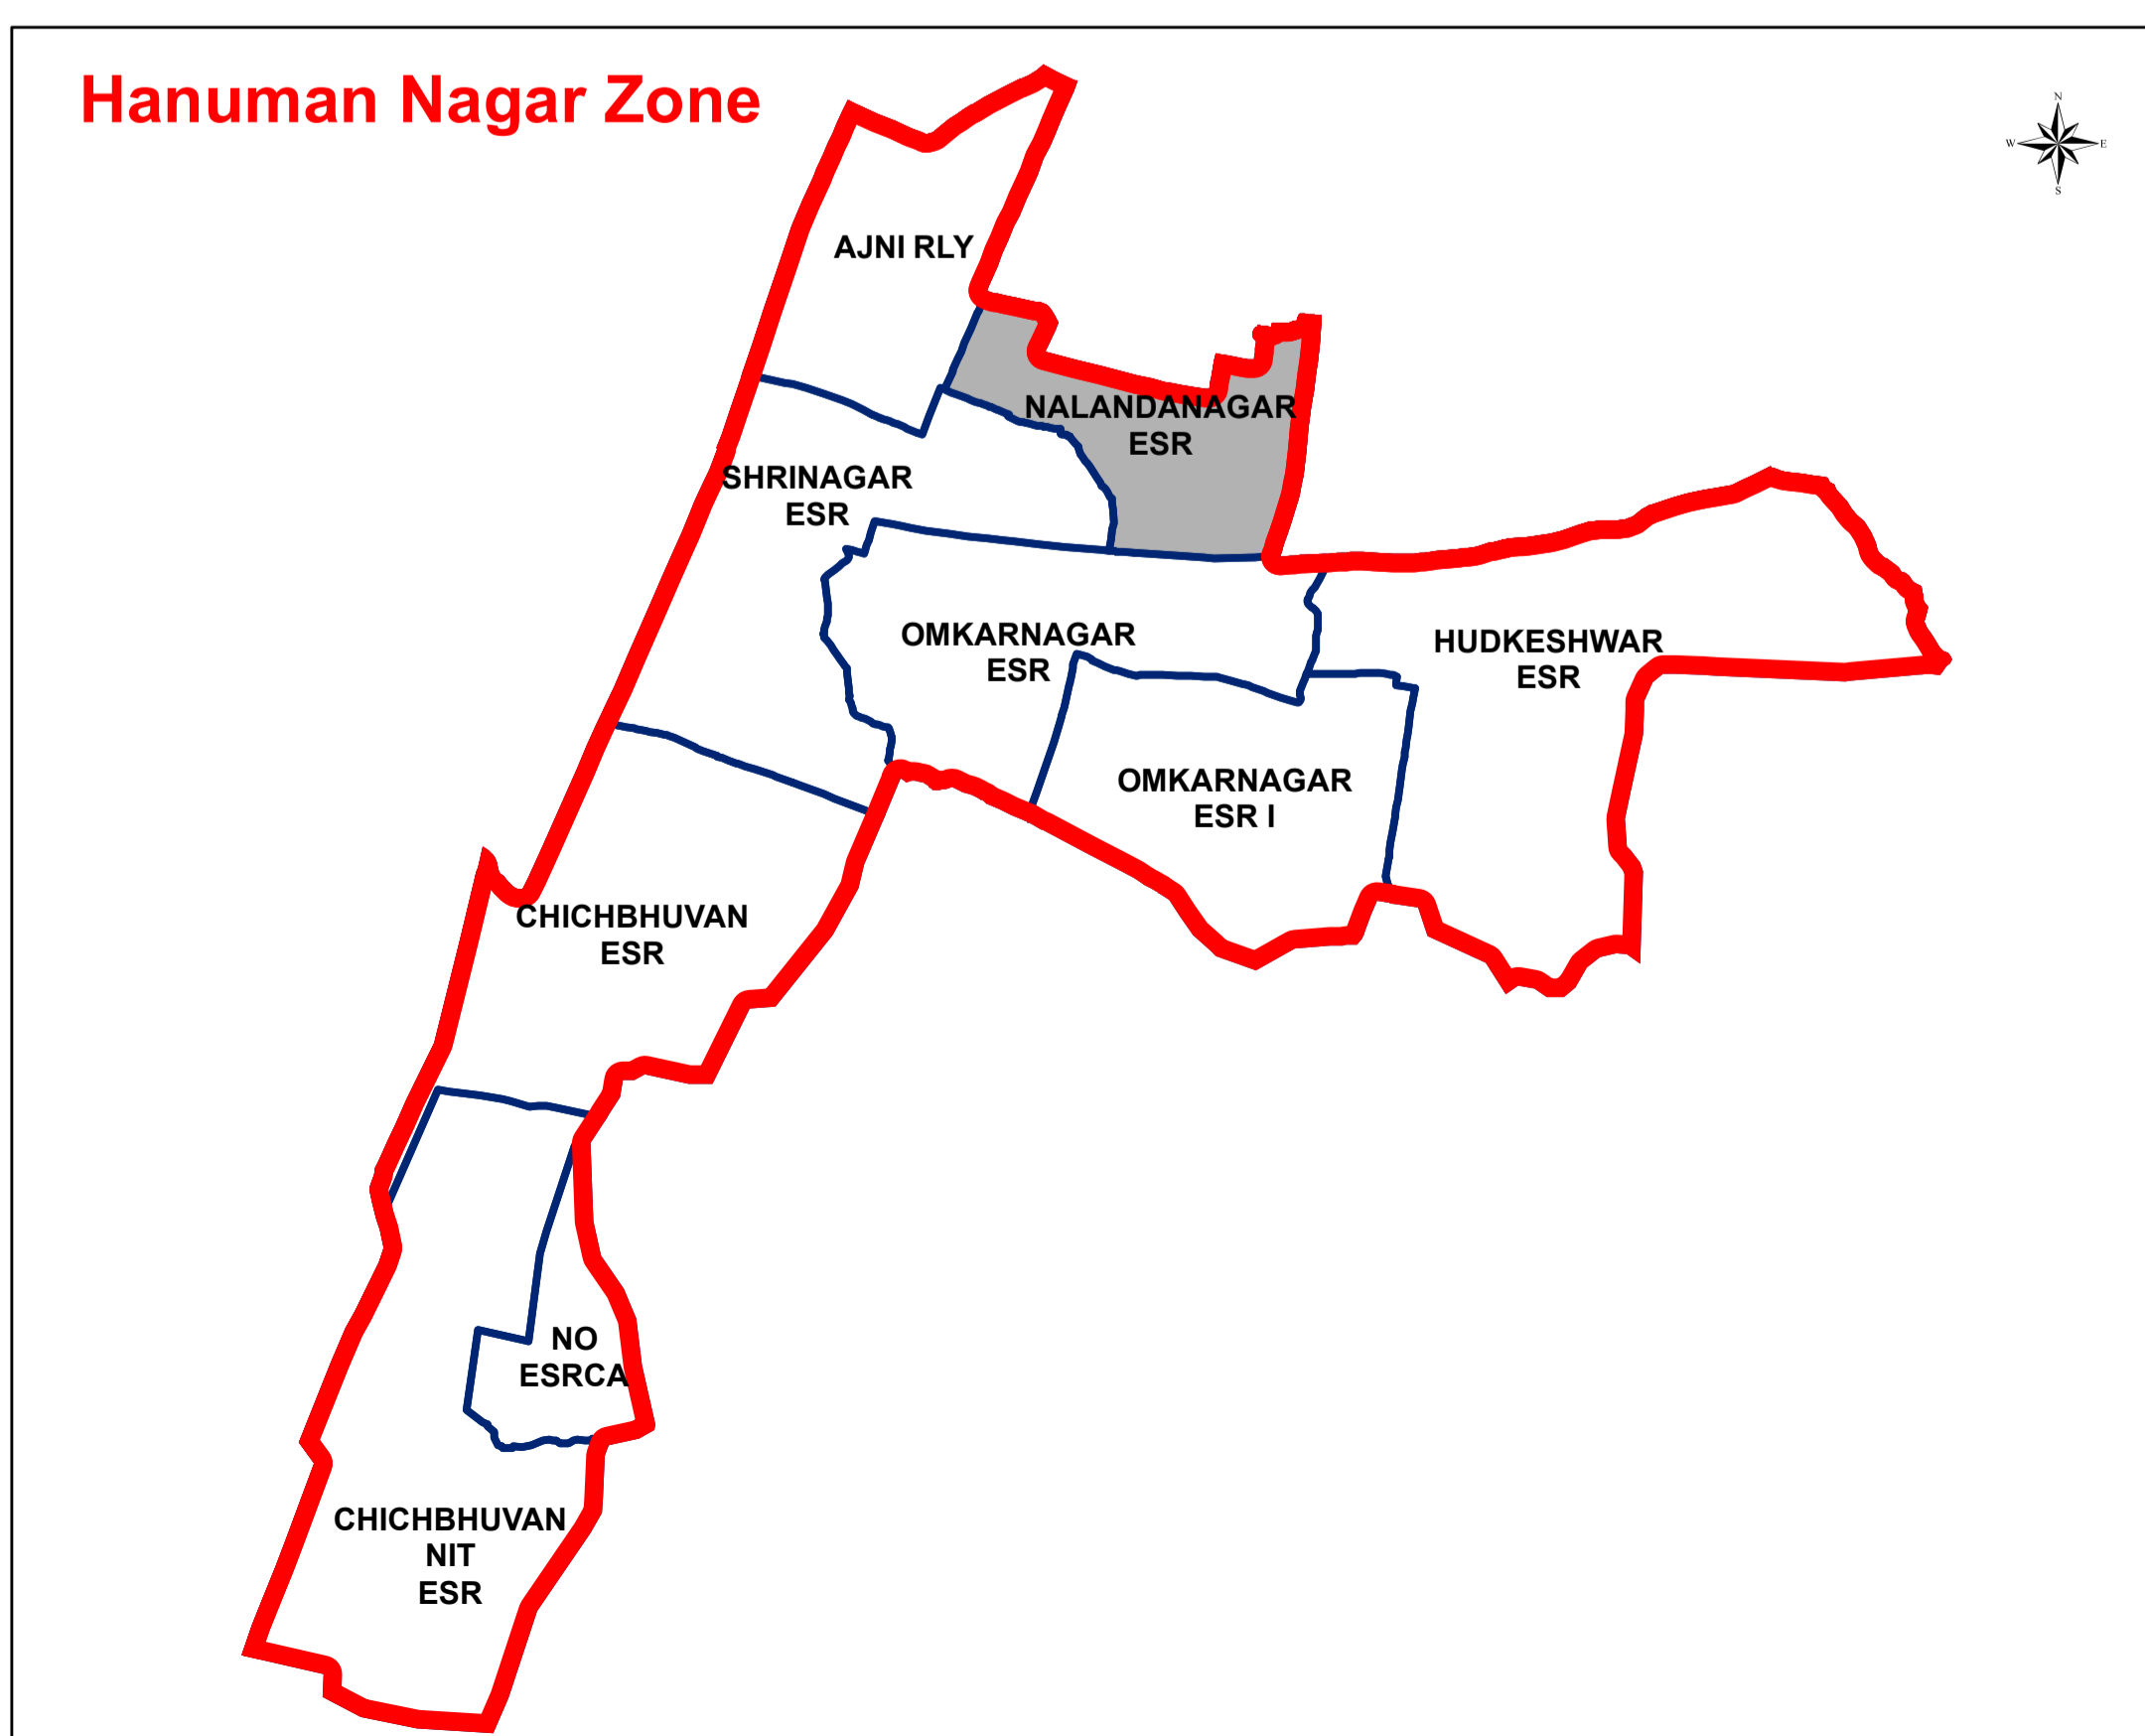

# NALANDA NAGAR ESR

ESTIMATED SUPPLY : TILL DEC. 2023

Command Area Location

**Legend**

-  ESR Boundary
- Supply Hrs**
  -  18 To 24 Hours
  -  02 To 04 Hours