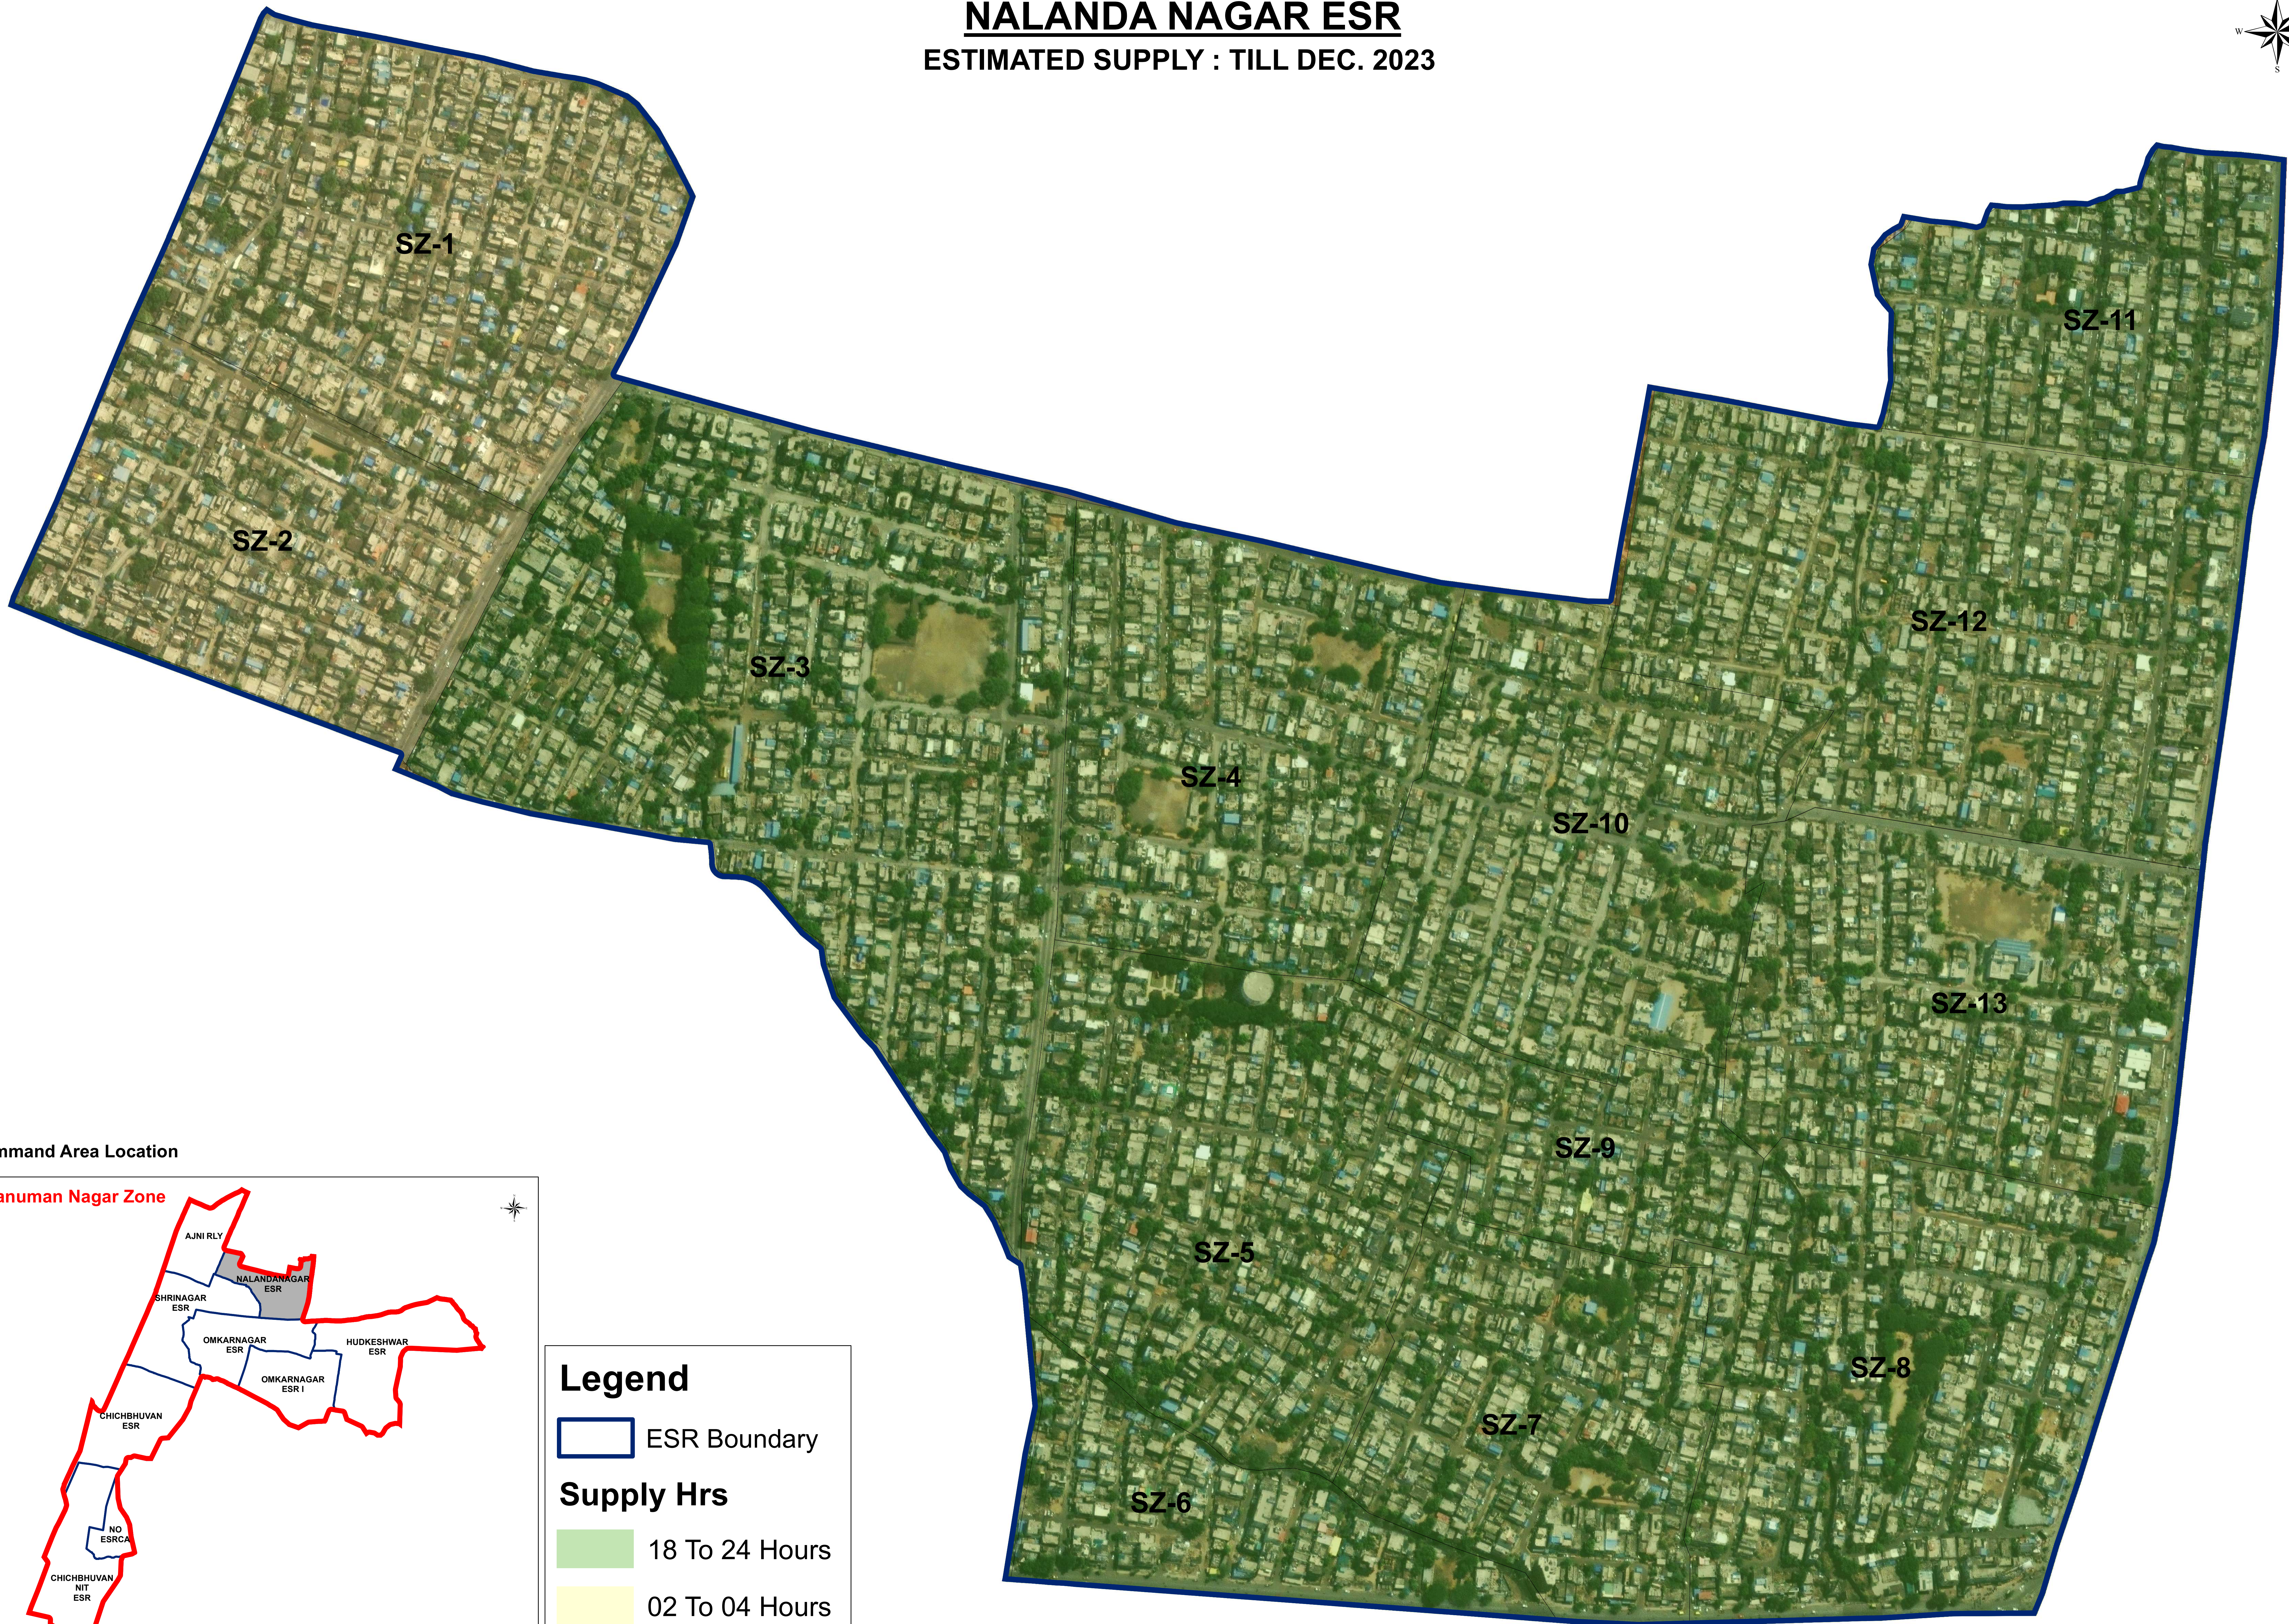

# NALANDA NAGAR ESR

ESTIMATED SUPPLY : TILL DEC. 2023

Command Area Location

**Legend**

-  ESR Boundary
- Supply Hrs**
  -  18 To 24 Hours
  -  02 To 04 Hours